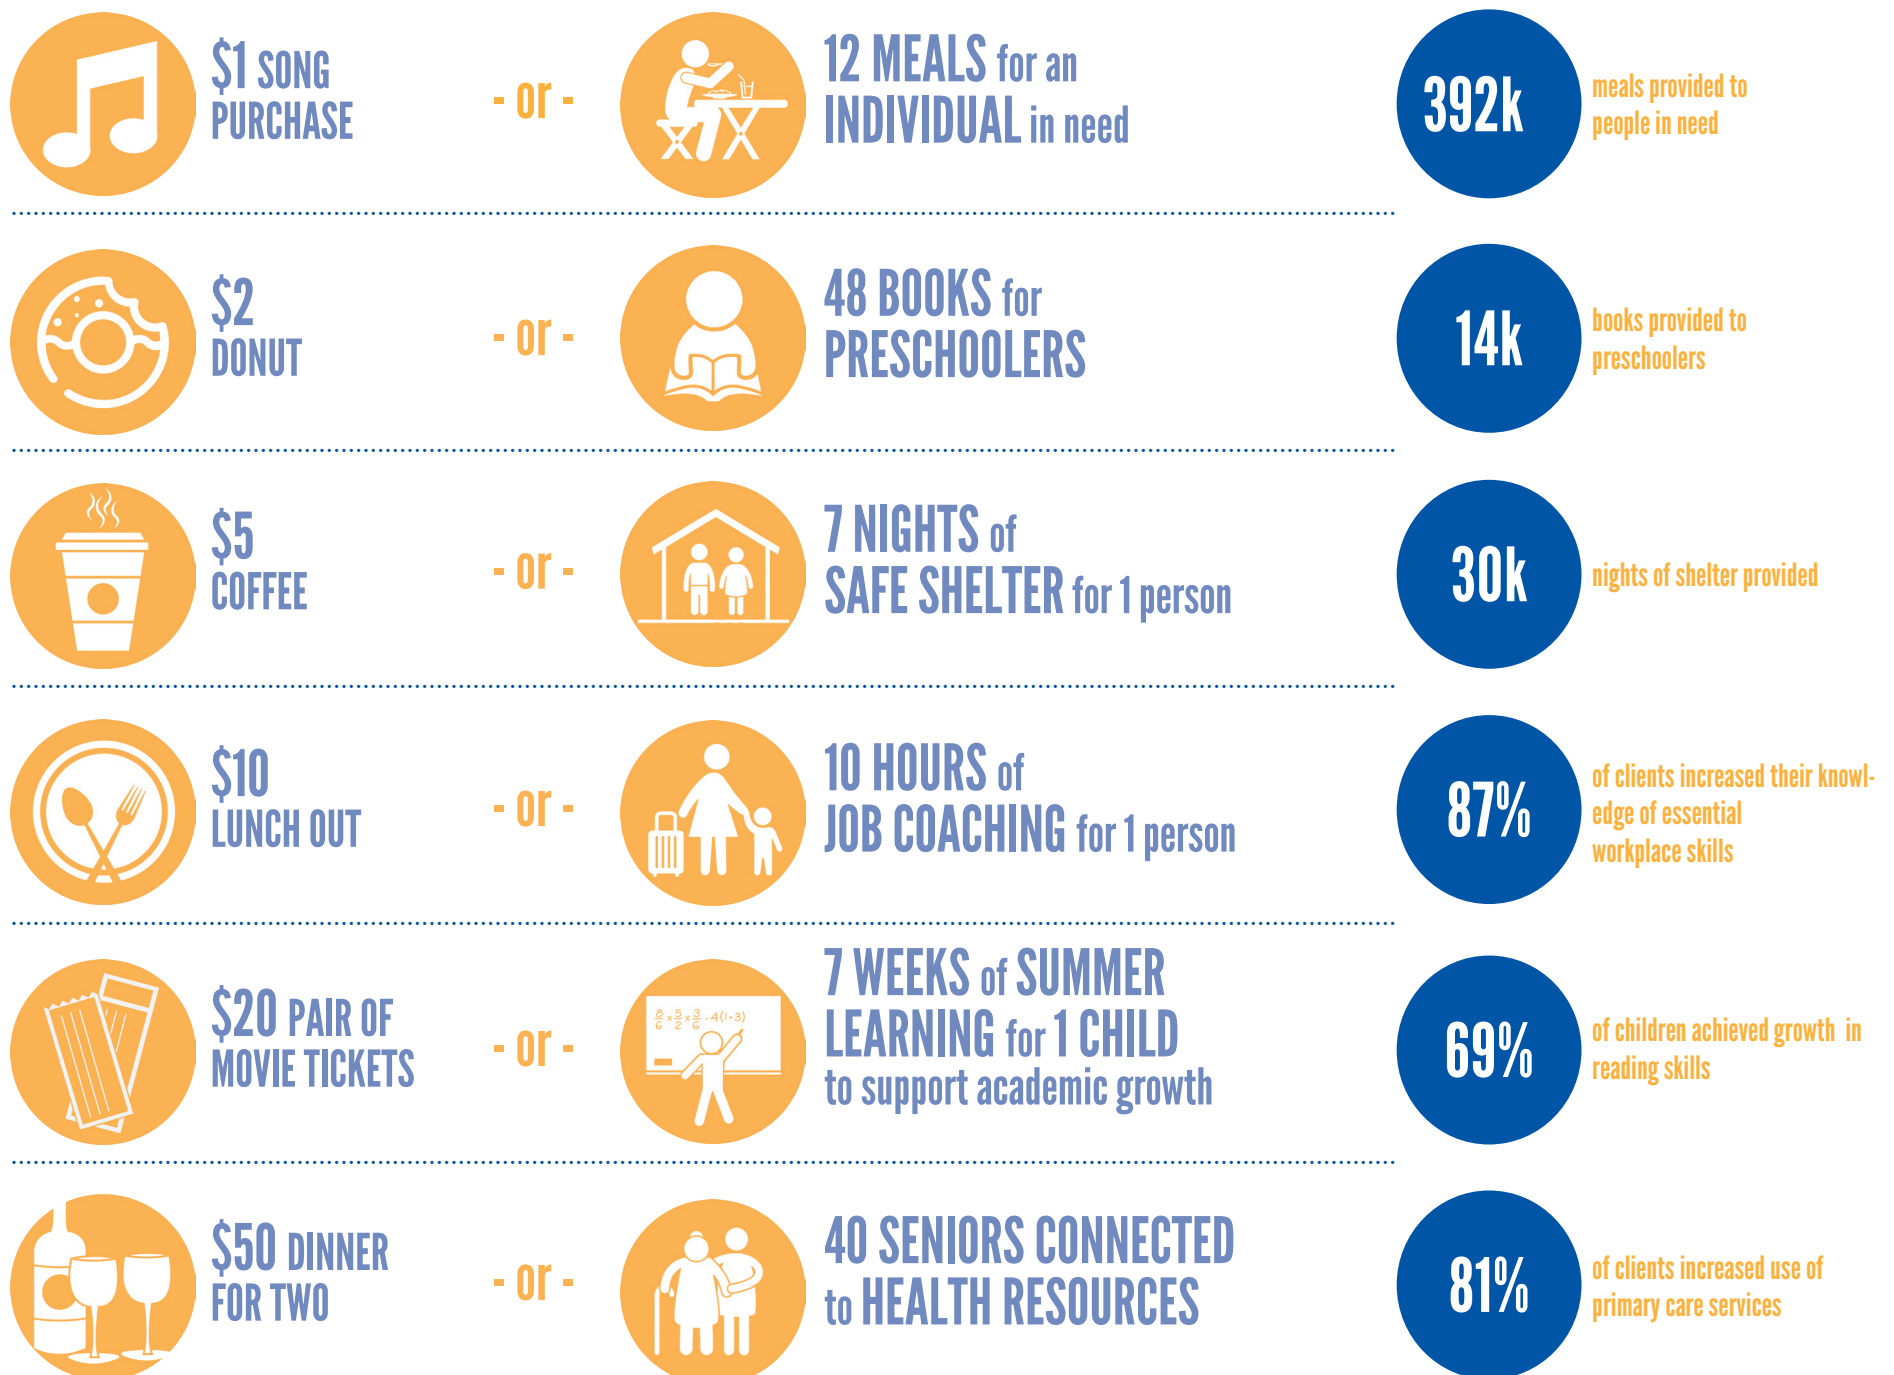

WHAT A DOLLAR BUYS.

LIVE UNITED

When you give to United Way, you're making a difference in our community. United Way of Central Illinois fights for the basic needs, education, financial stability, and health of every person in our community. *Your gift through payroll deduction, no matter the size, is an investment in the lives of your neighbors and the well-being of our community.*

WHAT MATTERS MORE?

TOTAL IMPACT

WITH UNITED WAY, YOUR DOLLAR GOES FURTHER

100% of your investment in United Way of Central Illinois or your directed gift supports program services. Learn more at www.springfieldunitedway.org