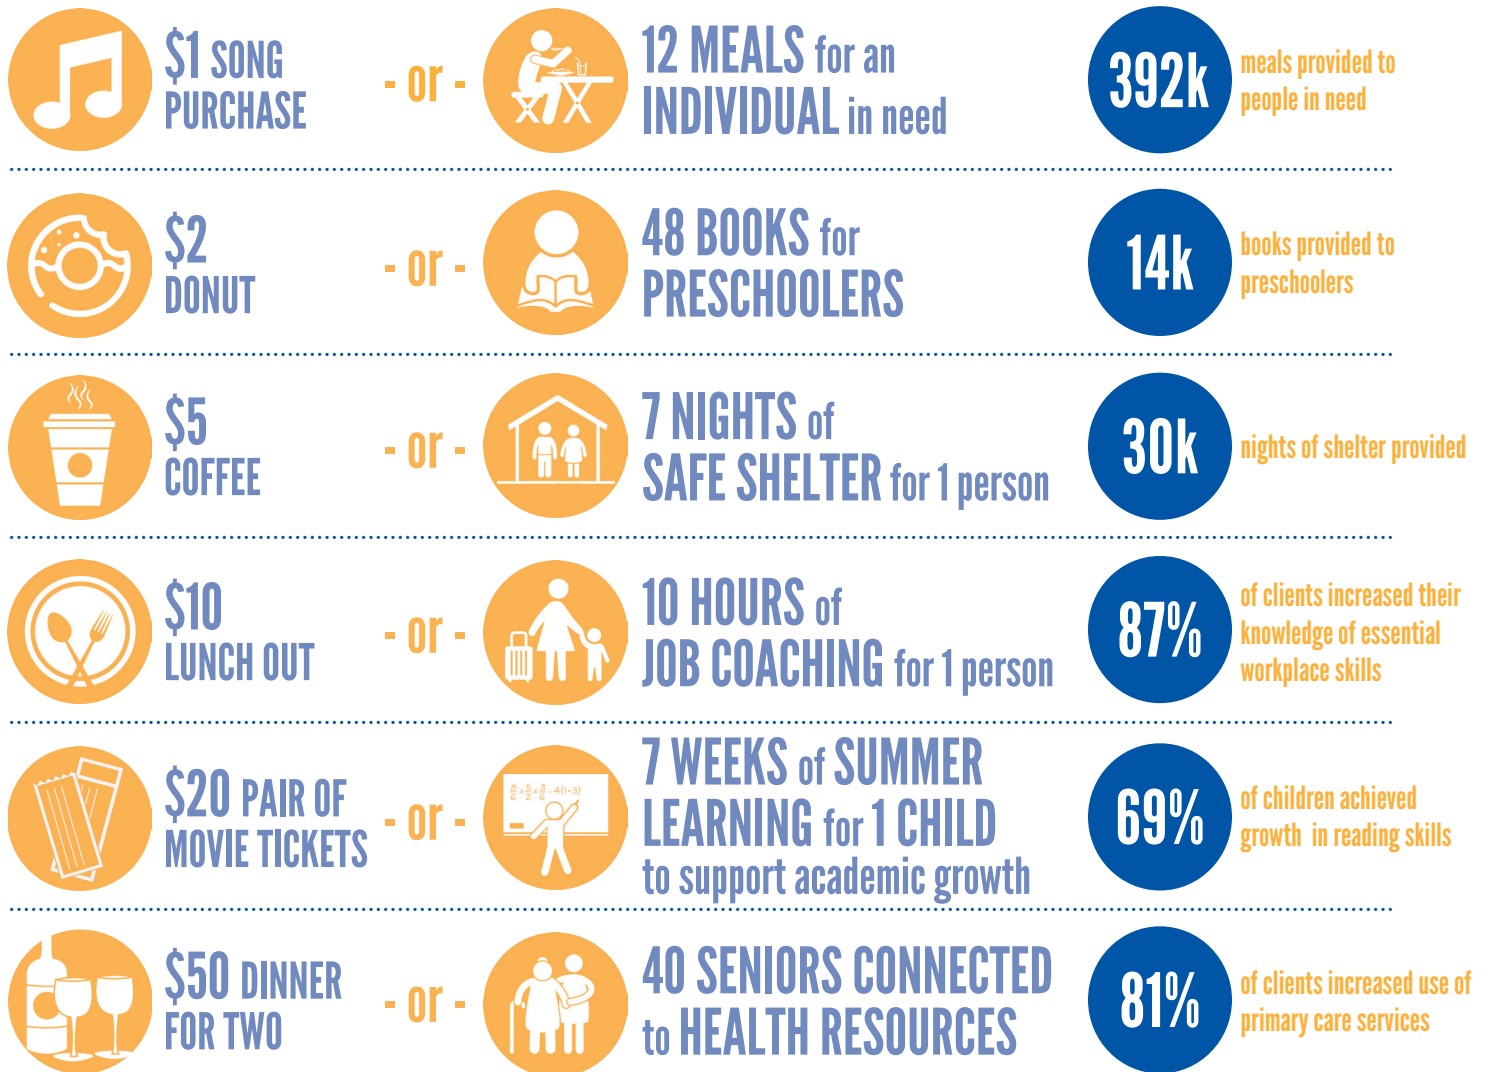

WHAT A DOLLAR BUYS.

LIVE UNITED

When you give to United Way, you're making a difference in our community. United Way of Central Illinois fights for the basic needs, education, financial stability, and health of every person in our community. *Your gift through payroll deduction, no matter the size, is an investment in the lives of your neighbors and the well-being of our community.*

WHAT MATTERS MORE?

TOTAL IMPACT

WITH UNITED WAY, YOUR DOLLAR GOES FURTHER

100% of your investment in United Way of Central Illinois or your directed gift supports program services. Learn more at www.springfieldunitedway.org